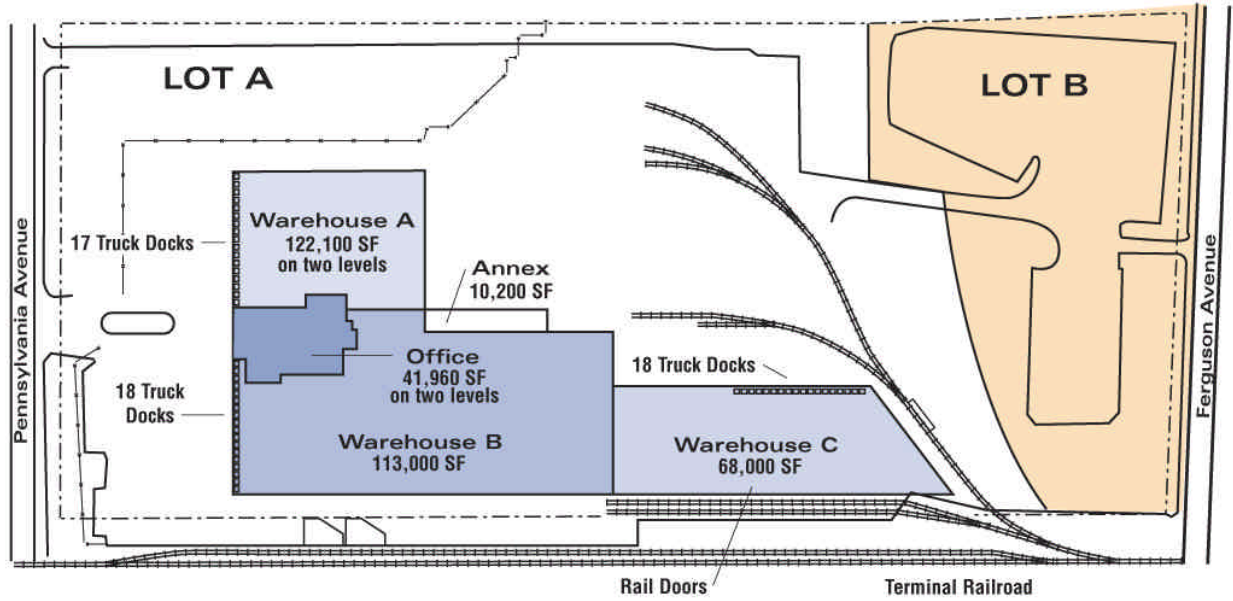

1400 NORTH PENNSYLVANIA AVENUE SITE PLAN

± 27 Acre Site — Lot A: ±22 acres Lot B: ±5 acres
Total Building Square Feet: 355,260

For More Information, please contact Clark Properties at 314.389.8822.

1400 North Pennsylvania Avenue